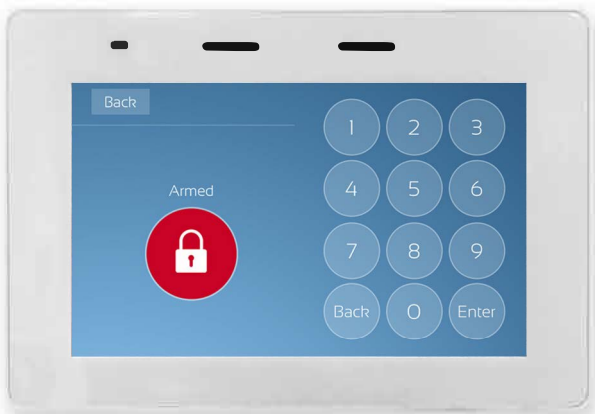

Touch Screen Keypad

KP-TOUCH- W- PROX

touch screen keypad for "5
Runner™ Control Panels

User Friendly

Color LCD Display

Intuitive Graphic Interface

On Board Micro SD Port

8 Built In Time Schedules

Intuitive Design

800 x 480px

Simplify Your Alarm

Intuitive user interface for smooth alarm operations, custom programming & review without the use of a manual. Select your own screen savers, backgrounds & home screen functions to suit your lifestyle

Keypad

Control Function

Screen Saver

Side Profile

Functions & Features

- 5" touch display
- Sharp 800 x 480 pixels
- Intuitive graphic user interface
- SD port for custom background & screensaver images
- 1GB Micro SD Card Included
- Low profile design
- Dimensions - 140 x 96 x 14mm
- Simple surface mount installation
- Control up to 8 functions. These include garage doors, gates, lights, heating & more
- Built in proximity reader for quick arm/disarm & access control